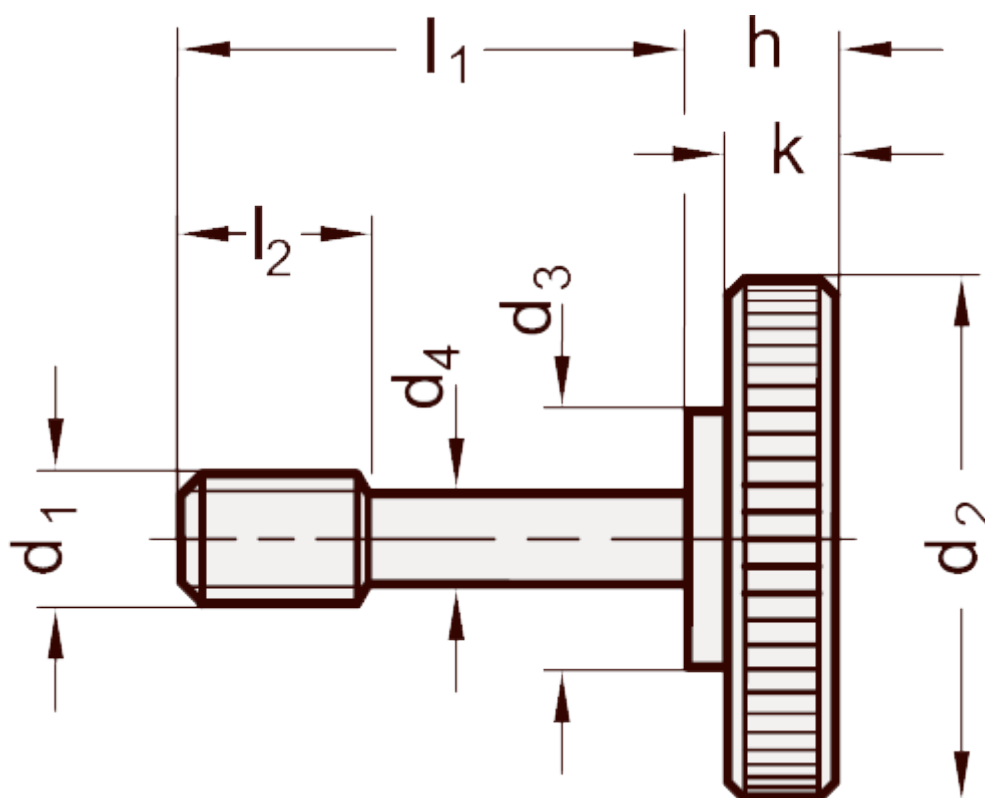

Article number: 206532M834NI
Description: E+G Knurled screw
GN 653.2-M8-34-NI

Measures

$a_1 = 8-12$	$h = 9$
$a_2 = 12-20$	$k = 6$
$a_3 = 20-24$	$l_2 = 10$
$d_1 = M8$	Weight in (g) = 50
$d_2 = 30$	
$d_3 = 16$	
$d_4 = 6.5$	
$d_5 = 8.5$	